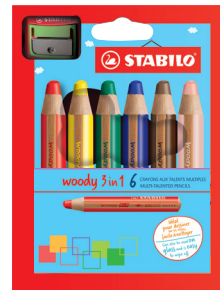

	SU						
Box of 12 HB pencils	1	S4901	S4904	S4905	S4903	S4906	S4902

STABILO® woody 3 in 1

The unique multi-talented pencil:

- **watercolor pencil**
 - **colored pencil**
 - **wax crayon**
- Perfect for large area and suited for nearly all the painting techniques
 - XXL lead applies as much color as 8 standard colored pencils
 - High opacity and color intensity, even on dark paper
 - Also write on smooth surfaces, such as glass, metal, leather etc.
 - The thick shape allows a good grip
 - Washable
 - Break-proof lead, diameter 10 mm
 - Produced using 100% PEFC-certified wood